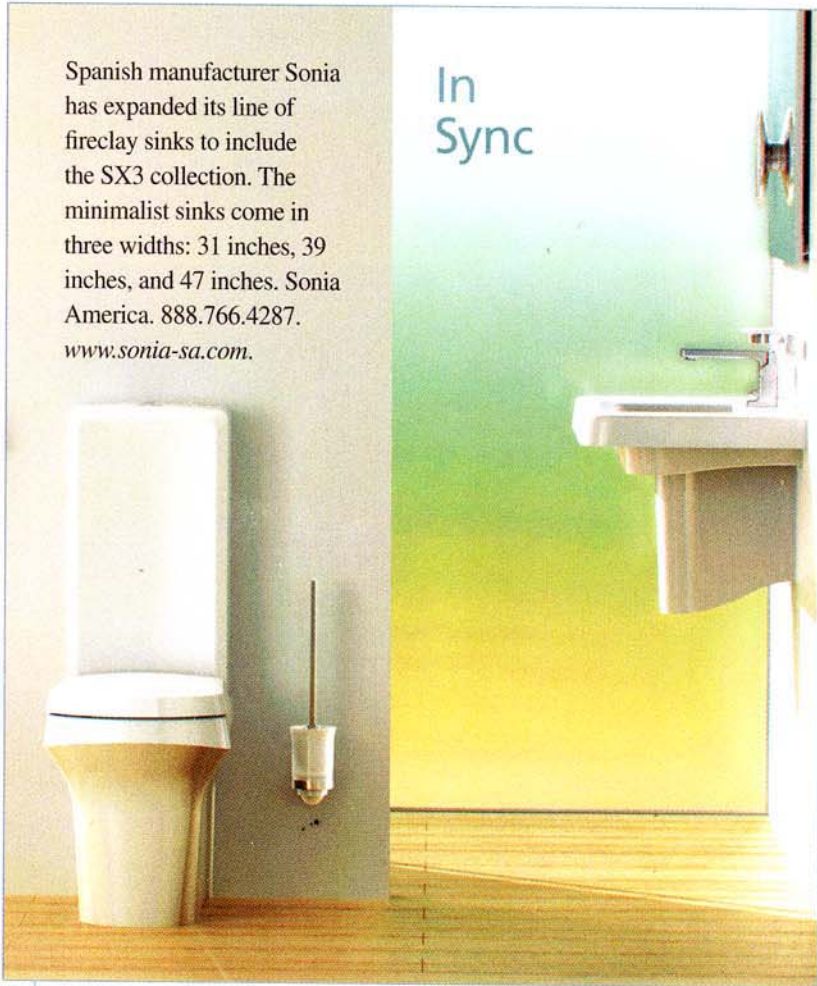

Spanish manufacturer Sonia has expanded its line of fireclay sinks to include the SX3 collection. The minimalist sinks come in three widths: 31 inches, 39 inches, and 47 inches. Sonia America. 888.766.4287. www.sonia-sa.com.

In Sync

Steamy Selection

ThermaSol's Easy Start Control allows users to remotely program their steam shower session from within 50 feet of their bath's steam generator. The control comes in 14 finishes to match a range of bathroom styles. ThermaSol. 800.776.0711. www.thermasol.com.